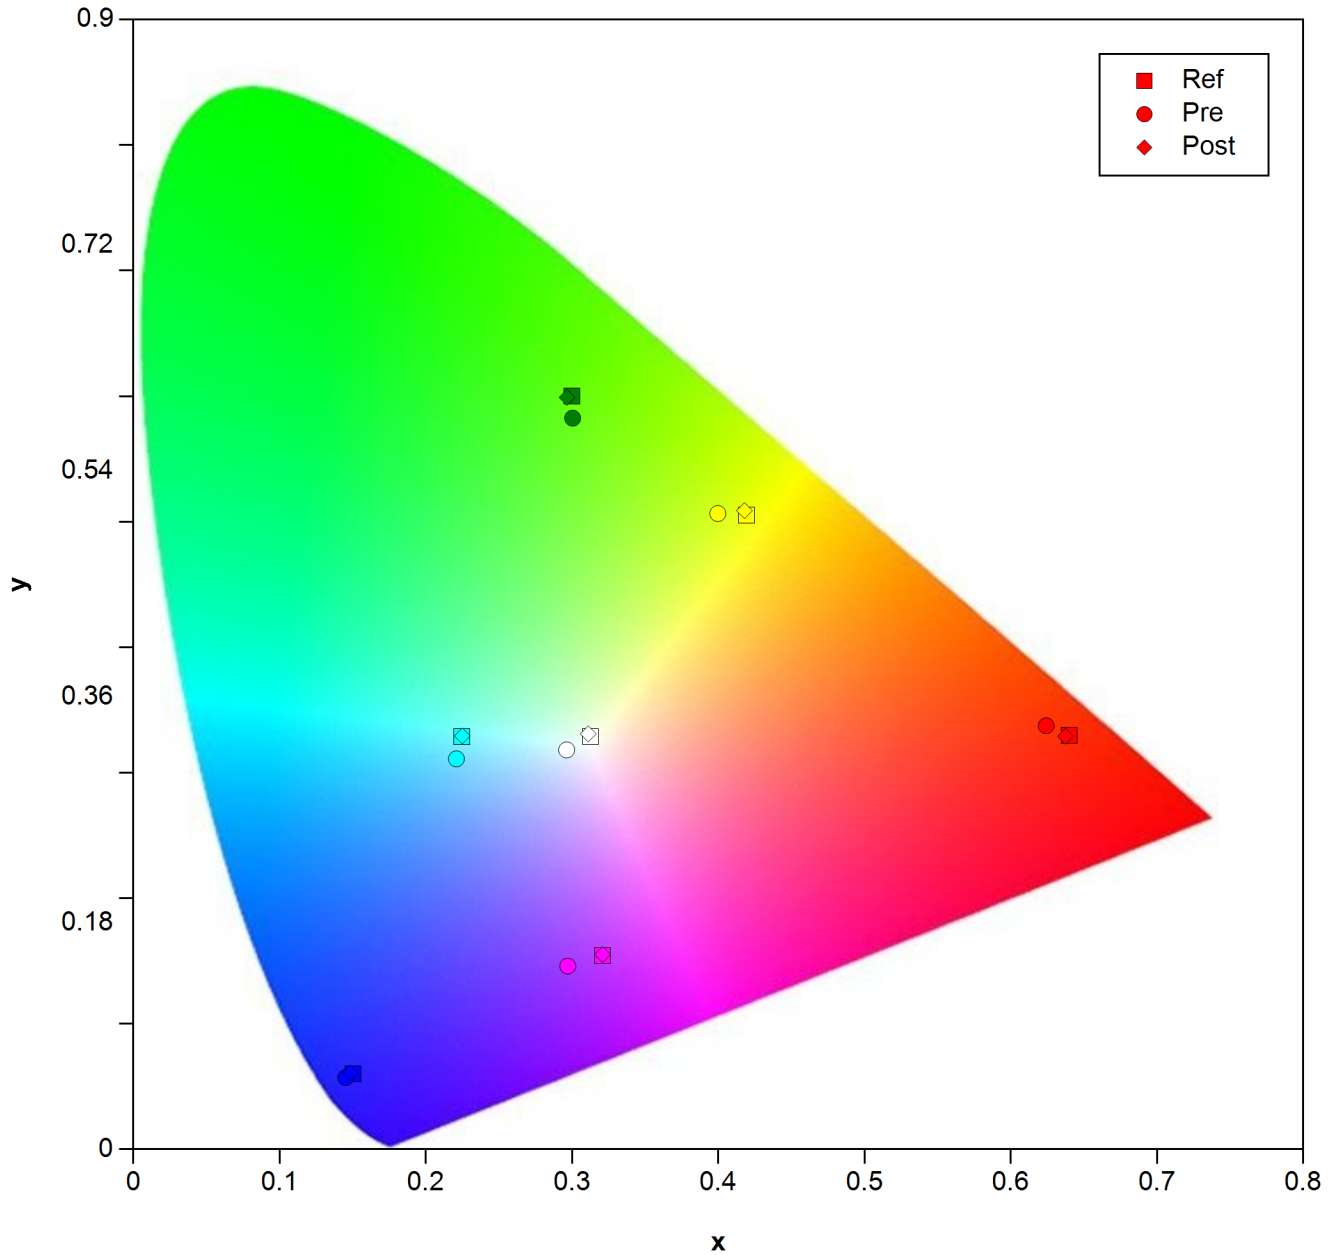

ChromaPure Detailed Calibration Report

Technician: ChromaPure User

Company: ChromaPure Video Calibration Software

Primary/Secondary Chromaticity 1931